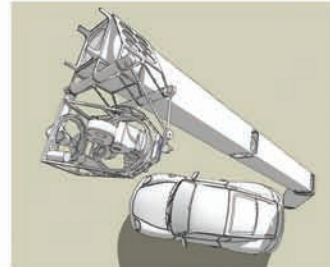

## R1 CARBON FIBER RIGGING SYSTEM

Maximum Arm Length - Cinema	22 Feet
Maximum Arm Length - Still	45 Feet
Maximum Camera Weight - Cinema	85 Pounds
Maximum Camera Weight - Still	35 Pounds
Maximum Speed of Moving Arm	180 Degrees in 4 Seconds