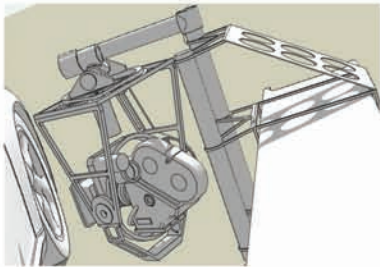

## R1 CARBON FIBER RIGGING SYSTEM

Maximum Arm Length - Cinema	22 Feet
Maximum Arm Length - Still	45 Feet
Maximum Camera Weight - Cinema	85 Pounds
Maximum Camera Weight - Still	35 Pounds
Maximum Speed of Moving Arm	180 Degrees in 4 Seconds