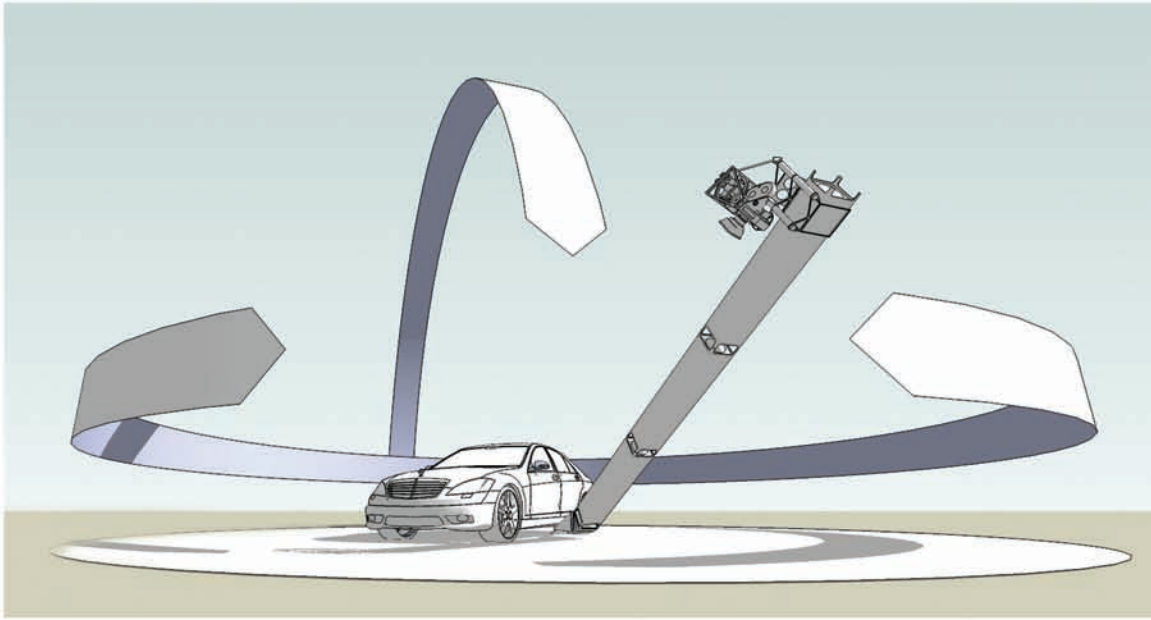

## R1 CARBON FIBER RIGGING SYSTEM

Maximum Arm Length - Cinema	22 Feet
Maximum Arm Length - Still	45 Feet
Maximum Camera Weight - Cinema	85 Pounds
Maximum Camera Weight - Still	35 Pounds
Maximum Speed of Moving Arm	180 Degrees in 4 Seconds