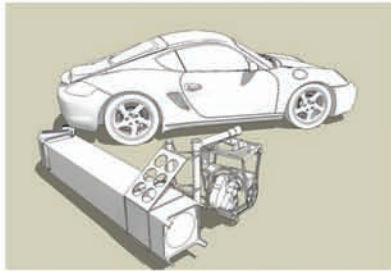

## R1 CARBON FIBER RIGGING SYSTEM

Maximum Arm Length - Cinema	22 Feet
Maximum Arm Length - Still	45 Feet
Maximum Camera Weight - Cinema	85 Pounds
Maximum Camera Weight - Still	35 Pounds
Maximum Speed of Moving Arm	180 Degrees in 4 Seconds