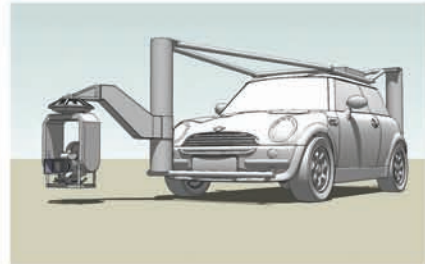

PURSUITS SYSTEMS

MINI

Vertical Lens Range (approx)	Seven Feet
Maximum Speed	Over 100 MPH
Height at top of Post	60 Inches
Overall Width	64 Inches
Overall Length (W/O Arm)	140 Inches
Max Weight of Camera and Head	250 Pounds
Vehicle Passenger Capacity	2 Passengers plus Driver