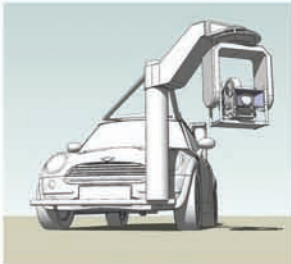

PURSUITS SYSTEMS

MINI

Vertical Lens Range (approx)	Seven Feet
Maximum Speed	Over 100 MPH
Height at top of Post	60 Inches
Overall Width	64 Inches
Overall Length (W/O Arm)	140 Inches
Max Weight of Camera and Head	250 Pounds
Vehicle Passenger Capacity	2 Passengers plus Driver