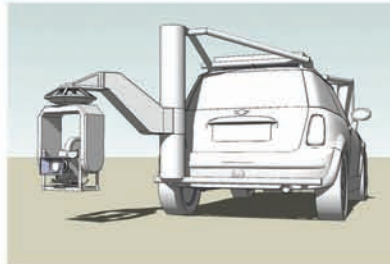

PURSUITS SYSTEMS

MINI

Vertical Lens Range (approx)	Seven Feet
Maximum Speed	Over 100 MPH
Height at top of Post	60 Inches
Overall Width	64 Inches
Overall Length (W/O Arm)	140 Inches
Max Weight of Camera and Head	250 Pounds
Vehicle Passenger Capacity	2 Passengers plus Driver