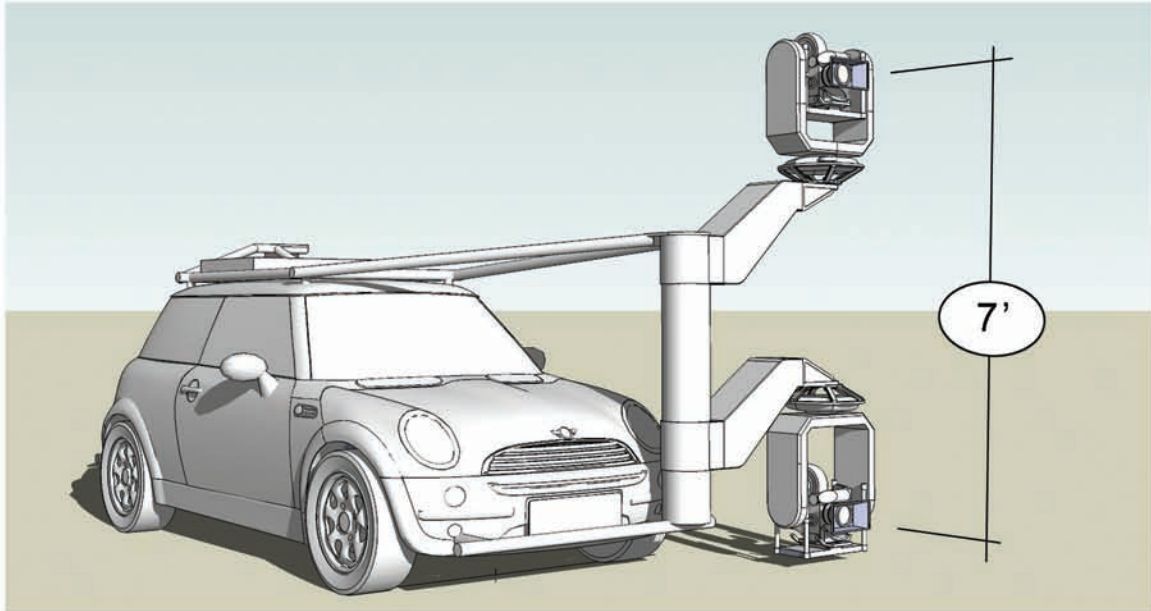

PURSUITS SYSTEMS

MINI

Vertical Lens Range (approx)	Seven Feet
Maximum Speed	Over 100 MPH
Height at top of Post	60 Inches
Overall Width	64 Inches
Overall Length (W/O Arm)	140 Inches
Max Weight of Camera and Head	250 Pounds
Vehicle Passenger Capacity	2 Passengers plus Driver