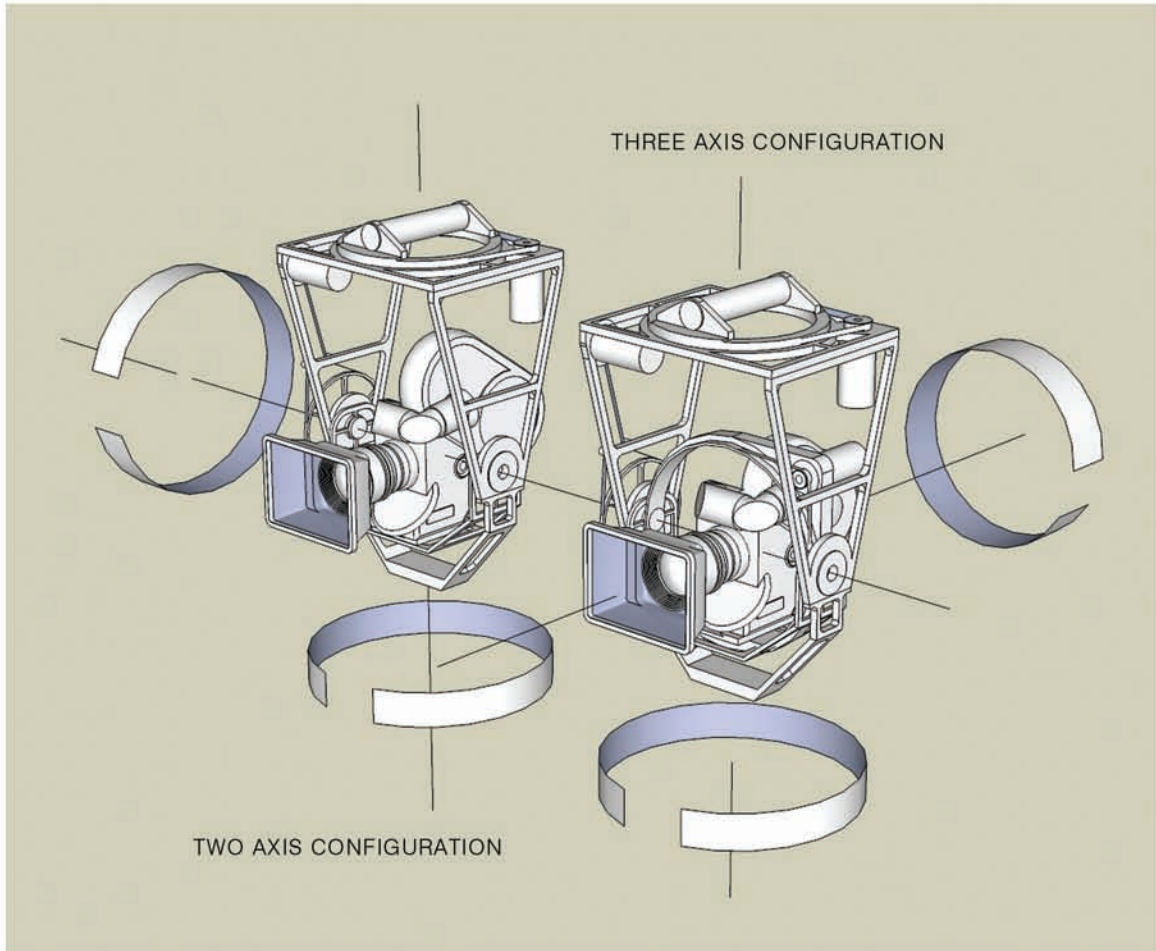

PURSUIT SYSTEMS

LIGHTWEIGHT HEAD

Overall Width	14 Inches
Overall Depth	12 Inches
Overall Height	21 Inches
Bottom Bracket to Lens Center	7 Inches