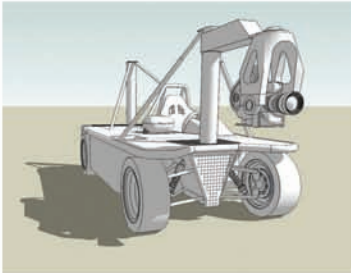

## G-KART

Vertical Lens Range (approx)	Five Feet
Maximum Speed	60 MPH
Height at top of Post	56 Inches
Overall Width	48 Inches
Overall Length (W/O Arm)	98 Inches
Max Weight of Camera and Head	85 Pounds