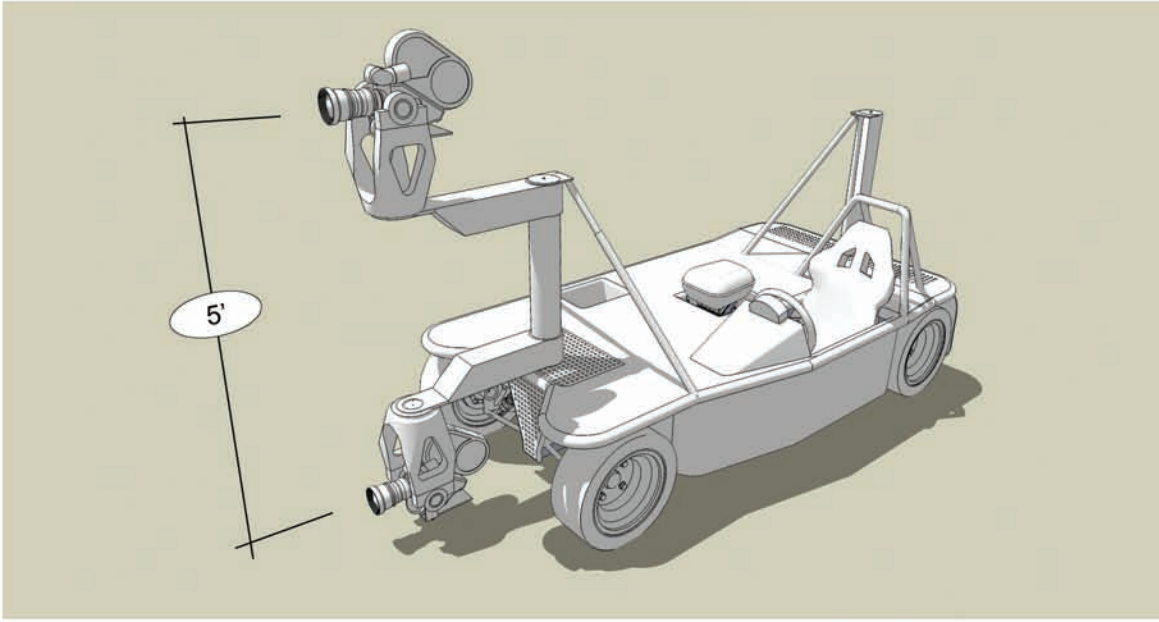

## G-KART

Vertical Lens Range (approx)	Five Feet
Maximum Speed	60 MPH
Height at top of Post	56 Inches
Overall Width	48 Inches
Overall Length (W/O Arm)	98 Inches
Max Weight of Camera and Head	85 Pounds