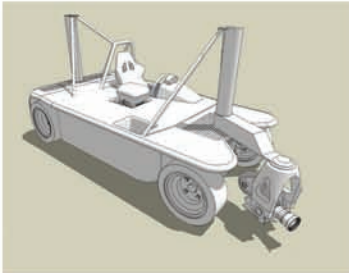

## G-KART

Vertical Lens Range (approx)	Five Feet
Maximum Speed	60 MPH
Height at top of Post	56 Inches
Overall Width	48 Inches
Overall Length (W/O Arm)	98 Inches
Max Weight of Camera and Head	85 Pounds