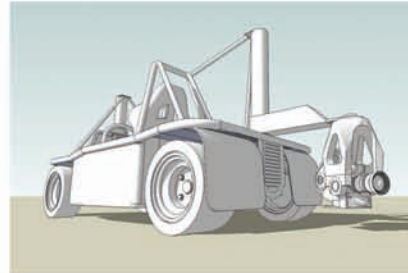

## G-KART

Vertical Lens Range (approx)	Five Feet
Maximum Speed	60 MPH
Height at top of Post	56 Inches
Overall Width	48 Inches
Overall Length (W/O Arm)	98 Inches
Max Weight of Camera and Head	85 Pounds