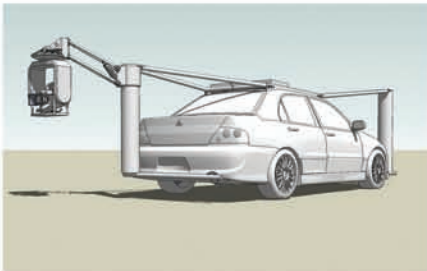

PURSUIT SYSTEMS

EVO

Vertical Lens Range (approx)	Eight Feet
Maximum Speed	Over 120 MPH
Height at top of Post	64 Inches
Overall Width	70 Inches
Overall Length (W/O Arm)	170 Inches
Max Weight of Camera and Head	300 Pounds
Vehicle Passenger Capacity	3 Passengers plus Driver