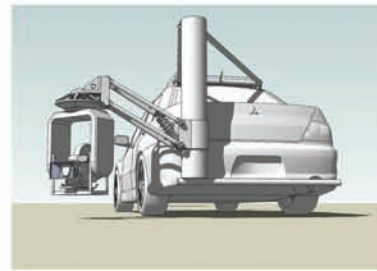

PURSUIT SYSTEMS

EVO

Vertical Lens Range (approx)	Eight Feet
Maximum Speed	Over 120 MPH
Height at top of Post	64 Inches
Overall Width	70 Inches
Overall Length (W/O Arm)	170 Inches
Max Weight of Camera and Head	300 Pounds
Vehicle Passenger Capacity	3 Passengers plus Driver