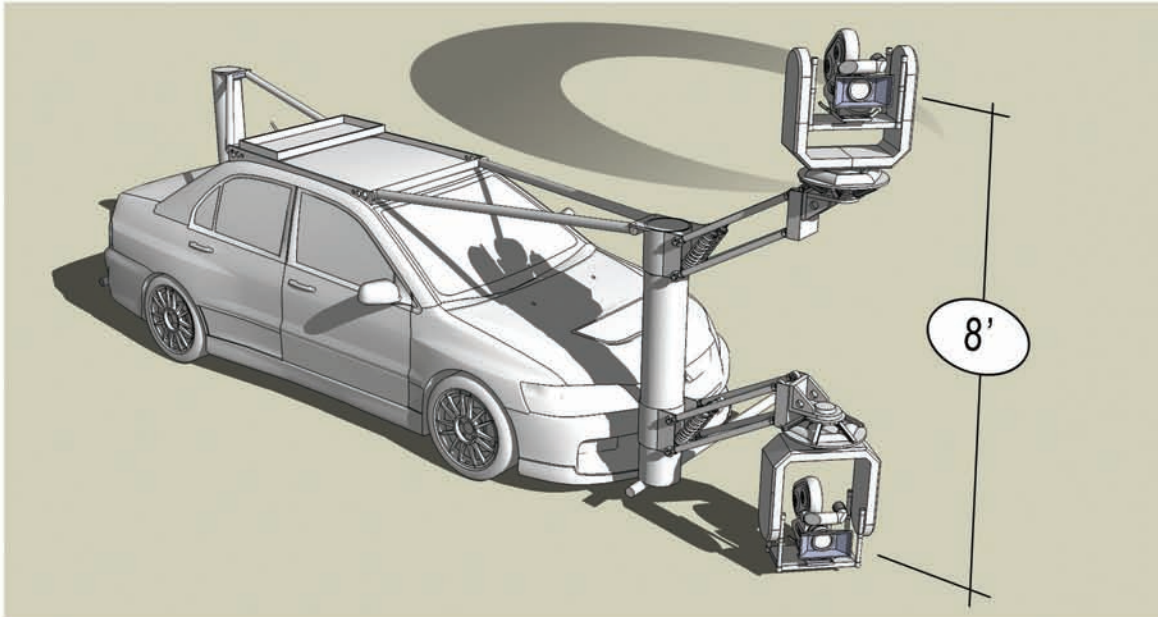

PURSUIT SYSTEMS

EVO

Vertical Lens Range (approx)	Eight Feet
Maximum Speed	Over 120 MPH
Height at top of Post	64 Inches
Overall Width	70 Inches
Overall Length (W/O Arm)	170 Inches
Max Weight of Camera and Head	300 Pounds
Vehicle Passenger Capacity	3 Passengers plus Driver