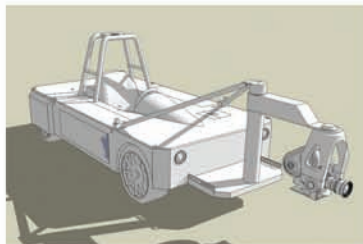

PURSUIT SYSTEMS

ELECTRIC KART

Maximum Speed	35 MPH
Height at top of Cage	54 Inches
Height at top of Post	60 Inches
Overall Width	58 Inches
Overall Length (W/O Arm)	108 Inches
Max Weight of Camera and Head	125 Pounds
Max Vehicle Capacity	4 Plus Driver