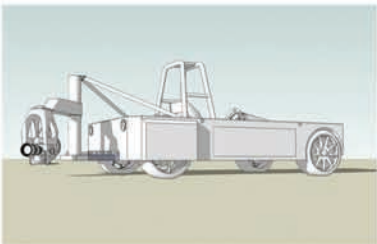

PURSUIT SYSTEMS

ELECTRIC KART

Maximum Speed	35 MPH
Height at top of Cage	54 Inches
Height at top of Post	60 Inches
Overall Width	58 Inches
Overall Length (W/O Arm)	108 Inches
Max Weight of Camera and Head	125 Pounds
Max Vehicle Capacity	4 Plus Driver