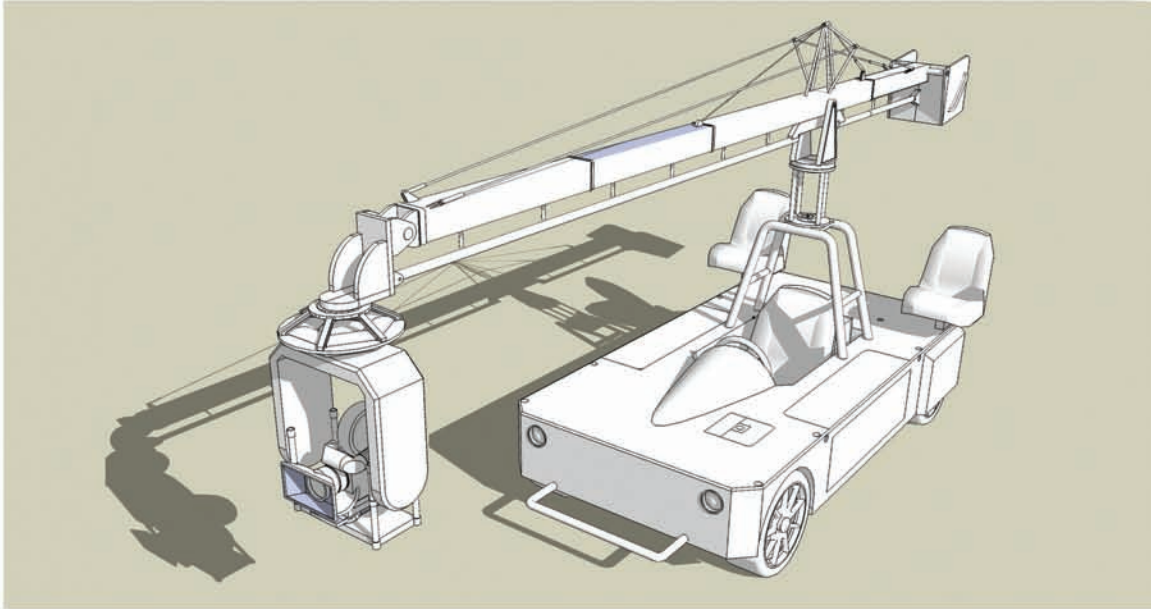

PURSUIT SYSTEMS

ELECTRIC KART

Maximum Speed	35 MPH
Height at top of Cage	54 Inches
Height at top of Post	60 Inches
Overall Width	58 Inches
Overall Length (W/O Arm)	108 Inches
Max Weight of Camera and Head	125 Pounds
Max Vehicle Capacity	4 Plus Driver