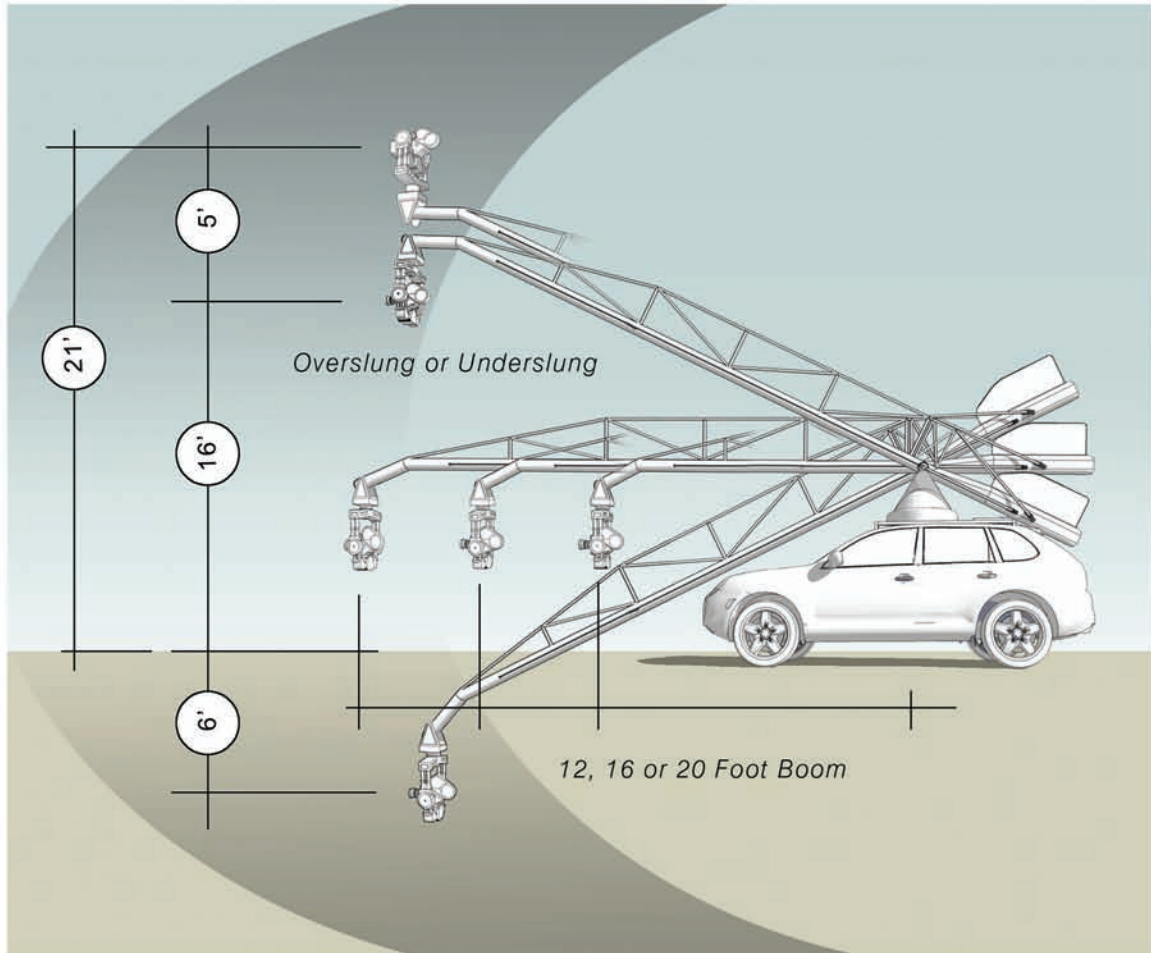

PURSUIT SYSTEMS

PURSUIT CRANE

Lens Range (approx)	21 ft. Above / 6 ft. Below ground plane
Boom Length	12, 16 and 20 Feet
Minimum Clearance	10.5 Feet
Max Vehicle Speed	Unlimited
Operating Temperature Range	No temperature limitations
Maximum Acceleration	90 Degrees per second
Pan Speed	360 Degrees in 4.5 seconds
Maximum Payload Weight	200 lbs. / 90 kg.