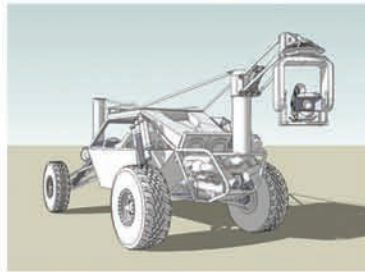

## OFF ROAD CAMERA CAR

Vertical Lens Range (approx)	Six Feet
Maximum Speed	Over 100 MPH
Height at top of Post	80 Inches
Overall Width	91 Inches
Overall Length (W/O Arm)	186 Inches
Max Weight of Camera and Head	300 Pounds
Vehicle Passenger Capacity	3 Passengers plus Driver