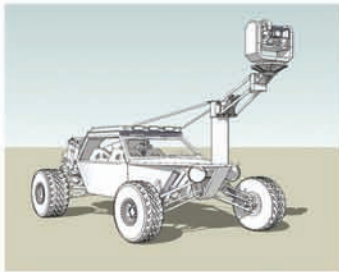

## OFF ROAD CAMERA CAR

Vertical Lens Range (approx)	Six Feet
Maximum Speed	Over 100 MPH
Height at top of Post	80 Inches
Overall Width	91 Inches
Overall Length (W/O Arm)	186 Inches
Max Weight of Camera and Head	300 Pounds
Vehicle Passenger Capacity	3 Passengers plus Driver