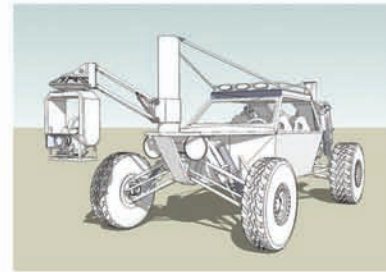

## OFF ROAD CAMERA CAR

Vertical Lens Range (approx)	Six Feet
Maximum Speed	Over 100 MPH
Height at top of Post	80 Inches
Overall Width	91 Inches
Overall Length (W/O Arm)	186 Inches
Max Weight of Camera and Head	300 Pounds
Vehicle Passenger Capacity	3 Passengers plus Driver