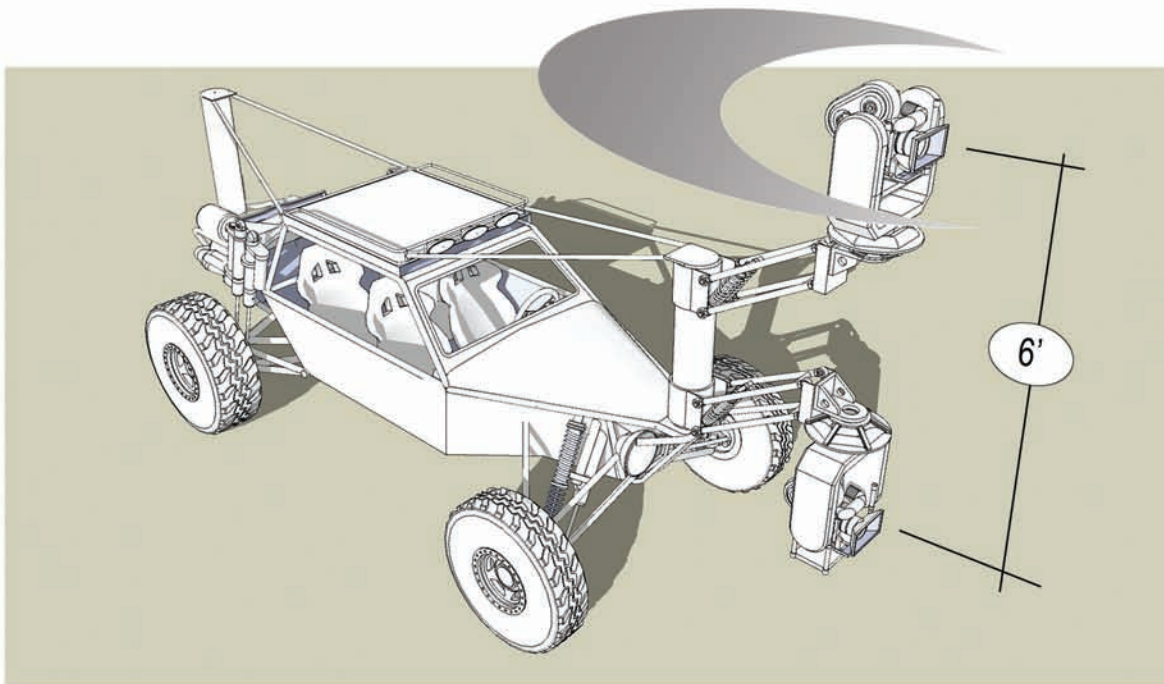

## OFF ROAD CAMERA CAR

Vertical Lens Range (approx)	Six Feet
Maximum Speed	Over 100 MPH
Height at top of Post	80 Inches
Overall Width	91 Inches
Overall Length (W/O Arm)	186 Inches
Max Weight of Camera and Head	300 Pounds
Vehicle Passenger Capacity	3 Passengers plus Driver