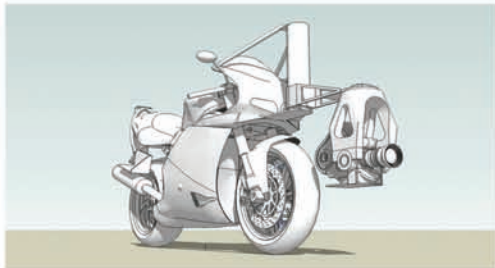

## CAMERA BIKE

Maximum Speed	Over 125 MPH
Overall Width	44 Inches
Overall Length (W/O Arm)	92 Inches
Max Weight of Camera and Head	70 Pounds