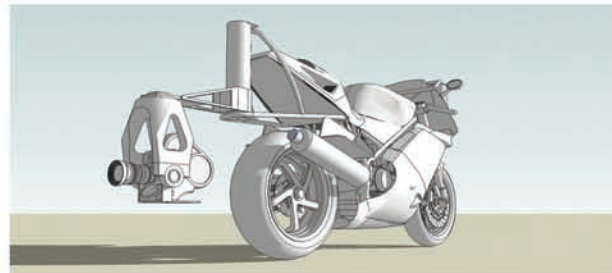

## CAMERA BIKE

Maximum Speed	Over 125 MPH
Overall Width	44 Inches
Overall Length (W/O Arm)	92 Inches
Max Weight of Camera and Head	70 Pounds