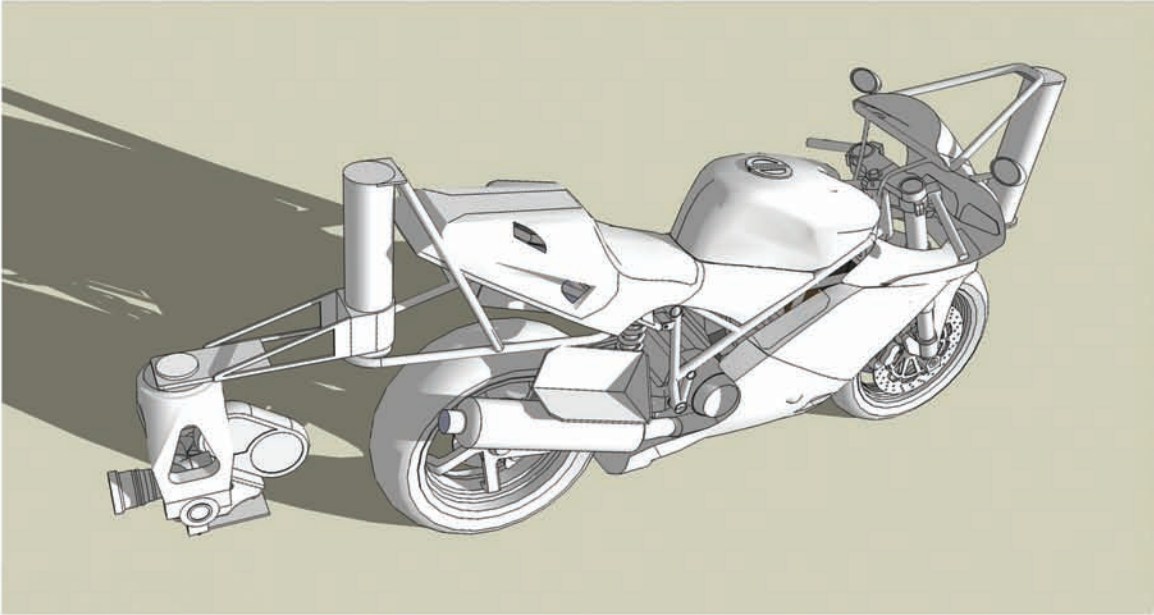

## CAMERA BIKE

Maximum Speed	Over 125 MPH
Overall Width	44 Inches
Overall Length (W/O Arm)	92 Inches
Max Weight of Camera and Head	70 Pounds